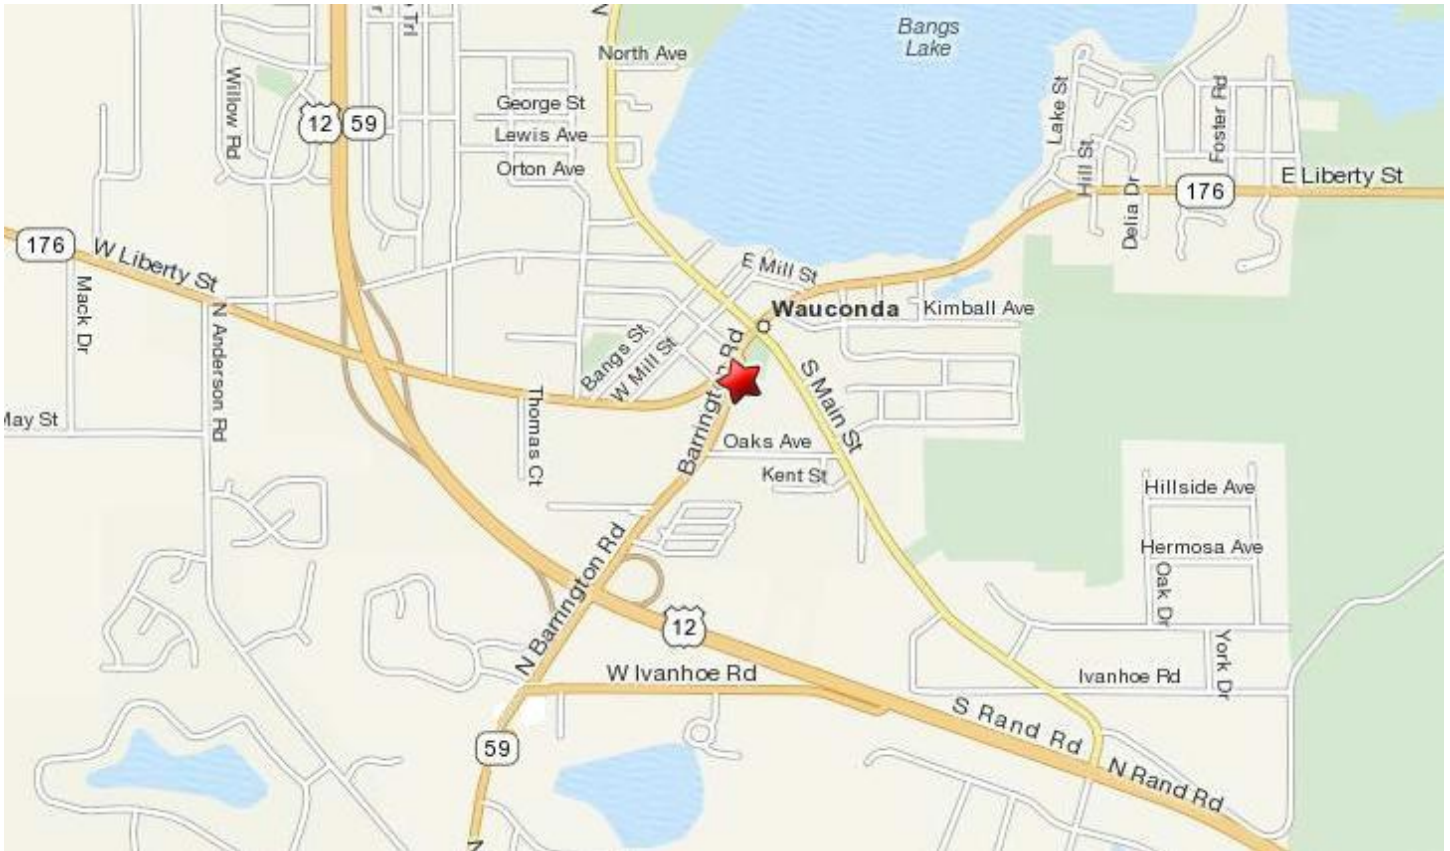

Federated Church of Wauconda, 200 Barrington Road, Wauconda, IL 60084

Directions to Federated Church of Wauconda

From East: Follow Route 176 West to Wauconda and cross Main Street
Turn Left immediately onto Barrington Road
Federated Church is on Left

From West: Take Route 176 East, continuing .8 miles after passing Route 12
Turn Right onto Barrington Road just before light at Main Street
Federated Church is on Left

From North: Take Route 12 South to the Liberty St Exit (IL 176)
Turn Left (East) onto Liberty Street and drive about .8 mi
Turn Right onto Barrington Road just before light at Main Street
Federated Church is on Left

From South: Drive North on Route 59 to the intersection at Kelsey Road
Drive another 1.7 mi (continuing straight ahead when 59 turns off to the right)
Church is on Right, just *before* stop sign at Liberty Street

From South-East: Drive North on Route 12
Turn Right onto W Old Rand Road (becomes Main St) and drive about 1.1 mi
Turn Left (West) at light onto Liberty Street (IL 176)
Turn Left immediately onto Barrington Road, Federated Church is on Left